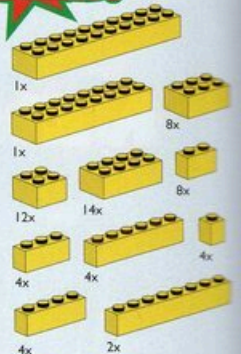

Bulk Element Packs give you

Not available
in any store

Check www.LEGO.com for **NEW**
bulk packs coming in December!

BRICKS

A. 2 x 2 BRICK 100 piece bag $6.99 each

1. #3453 Black
   - #3454 Light Grey
   - #3455 White
   - #3456 Dark Green
   - #3457 Red
   - #3753 Brown
   - #10004 Sand Red **NEW COLOR!**

B. 2 x 4 BRICK 50 piece bag $6.99 each

1. #3458 Black
   - #3459 Light Grey
   - #3460 White
   - #3461 Dark Green
   - #3462 Red
   - #3730 Tan
   - #3729 Dark Grey
   - #3754 Brown
   - #10005 Sand Red **NEW COLOR!**

C. 2 x 8 BRICK 25 piece bag $8.99 each

1. #3463 Black
   - #3464 Light Grey
   - #3465 White
   - #3466 Dark Green
   - #3467 Red

D. 1 x 2 BRICK 100 piece bag $5.99

1. #3725 Light Grey
   - #3726 Dark Grey
   - #3727 Tan
   - #3751 Brown
   - #10003 Sand Red **NEW COLOR!**

E. 1 x 4 BRICK 50 piece bag $5.99

1. #3468 Black
   - #3469 Light Grey
   - #3470 White
   - #3471 Dark Green
   - #3472 Red

F. 1 x 6 BRICK 50 piece bag $6.99

1. #3473 Black
   - #3474 Light Grey
   - #3475 White
   - #3476 Dark Green
   - #3477 Red
   - #3752 Brown
   - #10006 Sand Red **NEW COLOR!**

G. 1 x 8 BRICK 25 piece bag $5.99

1. #3478 Black
   - #3479 Light Grey
   - #3480 White
   - #3481 Dark Green
   - #3482 Red

NEW!

NEW!

H. #10009 Assorted Blue Bricks 62 piece bag $4.99

I. #10010 Assorted Yellow Bricks 62 piece bag $4.99

J. Brick Separator

Everyone needs one! This tool makes it a snap to pull those small plates apart.

#630 Brick Separator $1.69

ROOF TILES

K. 2 x 4 RIDGE ROOF TILE STEEP SLOPED 25 piece bag $4.99

1. #3444 Black
   - #3445 Red
   - #3756 Brown
   - #10007 Sand Red **NEW COLOR!**

L. 2 x 4 RIDGE ROOF TILE LOW SLOPED 25 piece bag $4.99

1. #B004 Black
   - #B005 Red

M. 2 x 4 ROOF TILE 50 piece bag $7.99

1. #3497 Black
   - #3498 Red
   - #3755 Brown
   - #10008 Sand Red **NEW COLOR!**

N. 2 x 2 ROOF TILE 100 piece bag $7.99

1. #3495 Black
   - #3496 Red

PLATES

O. 2 x 4 PLATE 100 piece bag $8.99

1. #3483 Black
   - #3484 White
   - #3485 Red

P. 1 x 6 PLATE 50 piece bag $4.99

1. #3486 Black
   - #3487 White
   - #3488 Red

Q. 2 x 8 PLATE 25 piece bag $4.99